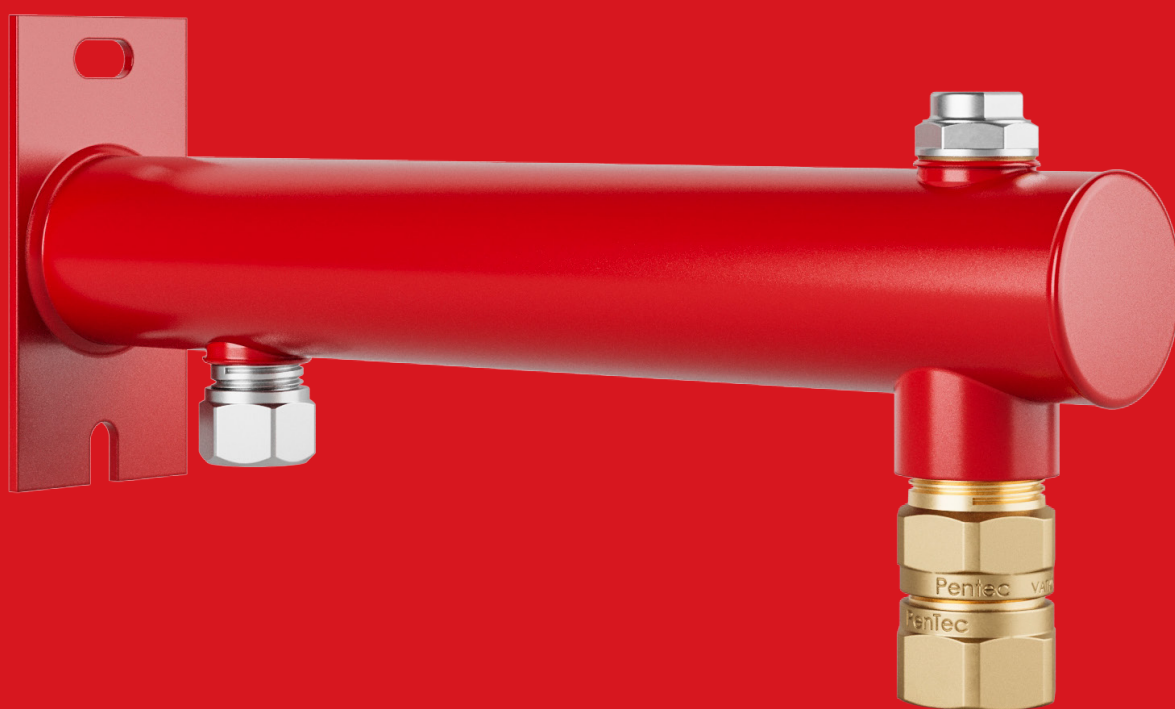

Expansion Vessel Console EVC

DUCO

DUCOnsole 2 x 1/2" x 3/4" EVC quick-release coupling 15mm compression connection + 1/2" air-vent

Steel coated console with wall plate to connect expansion vessels up to and including 25 litres to a wall.

The console has a 1/2" air-vent and 15mm compression connection for the water pipe.

Also a 3/4" quick-release coupling (EVC) is mounted at the end of the console.

The EVC makes it possible to check, if needed to replace, easily the correct working of the expansion vessel without draining the entire system.

Colour: Red (RAL 3013)

Expansion Vessel Console + EVC Red

Article number

1476-6-42-01

PUCO

PenTec bv
Edisonweg 7
3442 AC Woerden
The Netherlands

Tel. +31 (0)182 503 100
E-mail info@pentecbv.nl
Internet www.duco.nl
www.pentecbv.nl