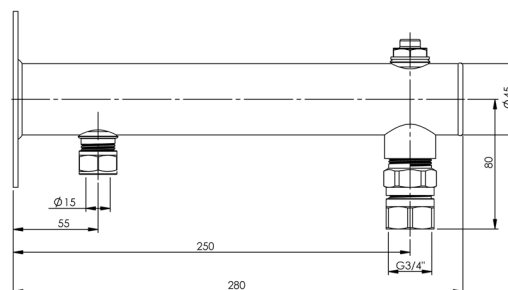

Expansion Vessel Console EVC

DUCO

DUCOnsole 2 x 1/2" x 3/4" EVC quick-release coupling 15mm compression connection + 1/2" air-vent

Steel coated console with wall plate to connect expansion vessels up to and including 25 litres to a wall.

The console has a 1/2" air-vent and 15mm compression connection for the water pipe.

Also a 3/4" quick-release coupling (EVC) is mounted at the end of the console.

The EVC makes it possible to check, if needed to replace, easily the correct working of the expansion vessel without draining the entire system.

Colour: Red (RAL 3013)

Expansion Vessel Console + EVC Red

Article number

1476-6-42-01

PUCO

PenTec bv
Edisonweg 7
3442 AC Woerden
The Netherlands

Tel. +31 (0)182 503 100
E-mail info@pentecbv.nl
Internet www.duco.nl
www.pentecbv.nl