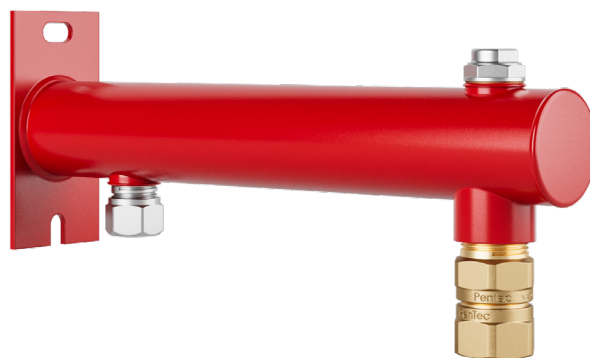

Expansion Vessel Console EVC

DUCO

DUCOnsole 2 x 1/2" x 3/4" EVC quick-release coupling 15mm compression connection + 1/2" air-vent

Steel coated console with wall plate to connect expansion vessels up to and including 25 litres to a wall.

The console has a 1/2" air-vent and 15mm compression connection for the water pipe.

Also a 3/4" quick-release coupling (EVC) is mounted at the end of the console.

The EVC makes it possible to check, if needed to replace, easily the correct working of the expansion vessel without draining the entire system.

Colour: Red (RAL 3013)

Expansion Vessel Console + EVC Red

Article number

1476-6-42-01

PUCO

PenTec bv
Edisonweg 7
3442 AC Woerden
The Netherlands

Tel. +31 (0)182 503 100
E-mail info@pentecbv.nl
Internet www.duco.nl
www.pentecbv.nl