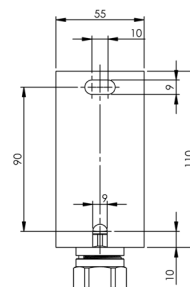

Expansion Vessel Console EVC

DUCO

DUCOnsole 2 x 1/2" x 3/4" EVC quick-release coupling 15mm compression connection + 1/2" air-vent

Steel coated console with wall plate to connect expansion vessels up to and including 25 litres to a wall.

The console has a 1/2" air-vent and 15mm compression connection for the water pipe.

Also a 3/4" quick-release coupling (EVC) is mounted at the end of the console.

The EVC makes it possible to check, if needed to replace, easily the correct working of the expansion vessel without draining the entire system.

Colour: Red (RAL 3013)

Expansion Vessel Console + EVC Red

Article number

1476-6-42-01

PUCO

PenTec bv
Edisonweg 7
3442 AC Woerden
The Netherlands

Tel. +31 (0)182 503 100
E-mail info@pentecbv.nl
Internet www.duco.nl
www.pentecbv.nl